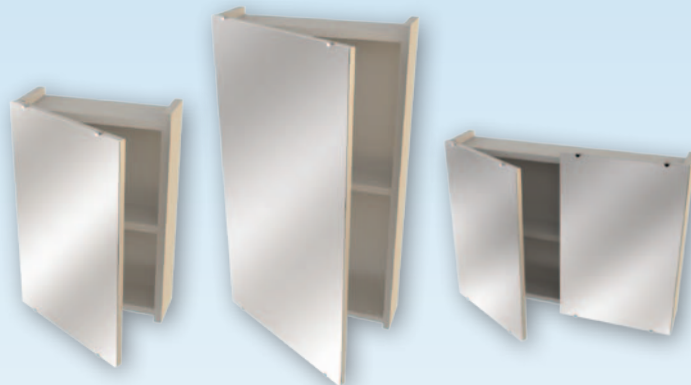

BathroomIdeas

*Practical
inspiration
for bathroom
projects!*

PETER HAY
BATHROOMS

Mirrors are glued and clipped for double safety

All products are made with moisture resistant board for humid bathrooms

Product Featured
Tower Unit
Mirror Double
Vanity 750

Tower can be wall hung by simply removing the legs

Wall hung vanity creates open space

Product Featured
2x Tower Unit Oak
Mirror Single + Double
Wall Hung Vanity 900

Great extra storage for small spaces

Acrylic top vanities can have a mixer or independent taps fitted

Product Featured
Mirror Small
Toilet Vanity 500

Mirror units are reversible to open left or right

A 1200mm vanity creates benchspace and storage in the bathroom

Product Featured
Vanity 1200
2x Tower Unit
3x Large Mirror

Bathroom Storage Tower

1800H x 300W x 320D mm
1 Door, 1 Drawer, 2 Shelf

 BH-400119  BH-400118

Peter Hay Kitchens made in NZ since 1974

Mirror & Shaving Cabinet

Small: 450H x 300W x 115D mm, 1 Door, 1 Shelf BH-100832